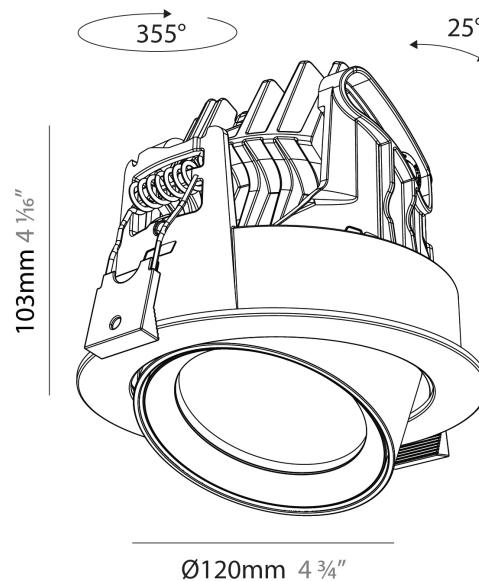

GENERAL

Series: Centriq
Subseries: Centriq Round Adjustable
Brand: Prolicht
Division: Architectural
Mounting Type: Recessed
Mounting Location: Ceiling
Subcategory: Spots

PHYSICAL

Shape: Cylinder
Diameter (mm): 120
Diameter (in): 4 ¾
Height (mm): 105
Height (in): 4 ⅛
Min. Recessing Depth (mm): 120
Min. Recessing Depth (in): 4 ¾
Light Distribution: Adjustable / Direct
Weight (kg): 0.649
Diffuser: Lens Pack - No Lens / Opal / Linear Spread Lens / Honeycomb / Spread Lens
Fixture Finish: SSR / BKV / CWI / CRY / HAB / UFT / ITA / RUA / FTG / MYG / LOD / PUS / FRO / FUP / KIA / POP / BLS / SPG / MEY / GOH / GUM / CHC / COM / ABZ / JAG / OBR / MOS / ROR
Fixture Material: Aluminum
Cut-out Measurements: Dia. 112mm / 4 7/16"

ELECTRICAL

Lamp Type: LED (Zhaga Standard)
Input Wattage (W): 20.5
Total Output Wattage (W): 18.1
Dimming: Tri-Mode (Non-Dimming and Phase Dimming (120Vac only) and 0-10V Dimming)
Driver Included: Yes
Driver Location: Recessed Housing
Driver Type: Constant Current - Universal
Driver Class: Class 2
Input Voltage (V): 120 - 277
Constant Current (MA): 500

LED

Color Temperature (*K): 2700 / 3000 / 3500 / 4000
Max. Delivered Lumen (lm): 1432 / 1542 / 1432 / 1636
Nominal Lumen (lm): 1668 / 1797 / 1868 / 1907
CRI: >90 CRI
Lamp Life (hrs): 50000

OPTICAL

Reflector°: 10
Adjustability: Rotational 350°; Tilt 90°

RATINGS AND CERTIFICATIONS

Certified By: Certified for North American Standards
IP rating: IP20